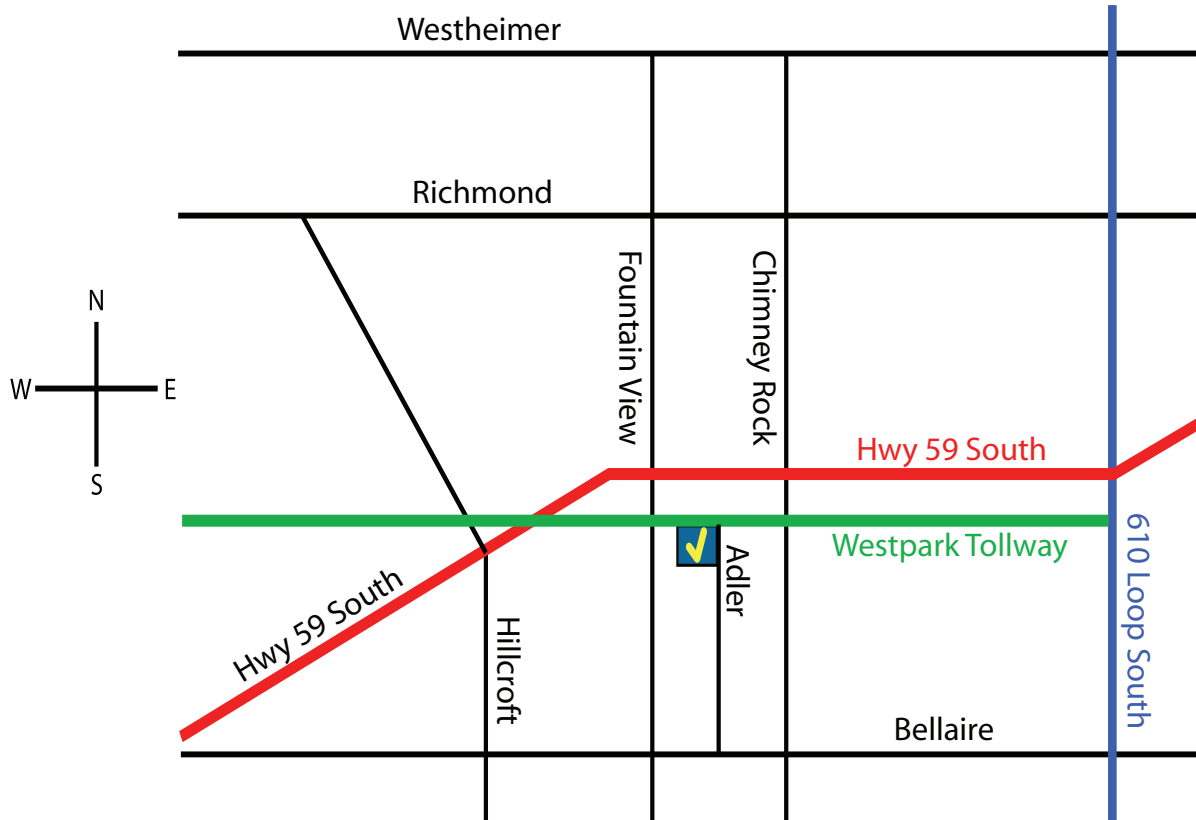

SELF-STORAGE

From South 59 or Westpark Tollway

Tollway to 59
Take Chimney Rock exit
Turn Right at light
Go 50 yards and turn right on Westpark Rd.
Turn left at first turn under Tollway
Space Plus office is to your right
Enter first drive

From 59 North (from downtown)

Take Chimney Rock exit
Turn Left under 59 on to Chimney Rock
Go under 59 and get in right lane
Turn right on Westpark Rd.
Turn left at first turn under Tollway
Space Plus office is to your right
Enter first drive

From 610 North or South of 59

Take 59 South exit towards Victoria
Take Chimney Rock exit
Turn Right at light
Go 50 yards and turn right on Westpark Rd.
Turn left at first turn under Tollway
Space Plus office is to your right
Enter first drive

From West on Westpark Drive

Go South on Westpark Drive past light at Renwick
Take next right turn on Alder under Tollway
Space Plus is on your right

From East on Westpark Drive

Go West past Chimney Rock
Take first left under Tollway (Alder)
Space Plus is on your right